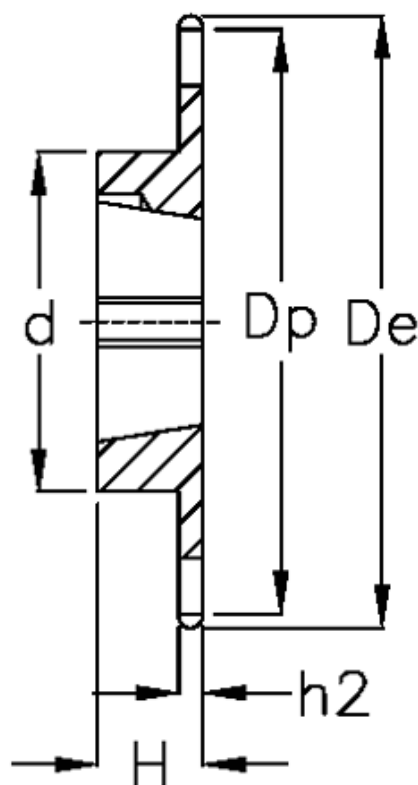

Data Sheet

Article number: 616031008018

Description: Taperbored sprocket 16 B-1 Z=18 simplex
for bushing 2517

Measures

C = 2.5
d = 108
De = 157
Dp = 146.28

For bush = 2517

For chain size = 1" x 17,02 mm

For chain type = 16 B-1

H = 45

h1 = 16.2

Material = Stål

Number of teeth = 18